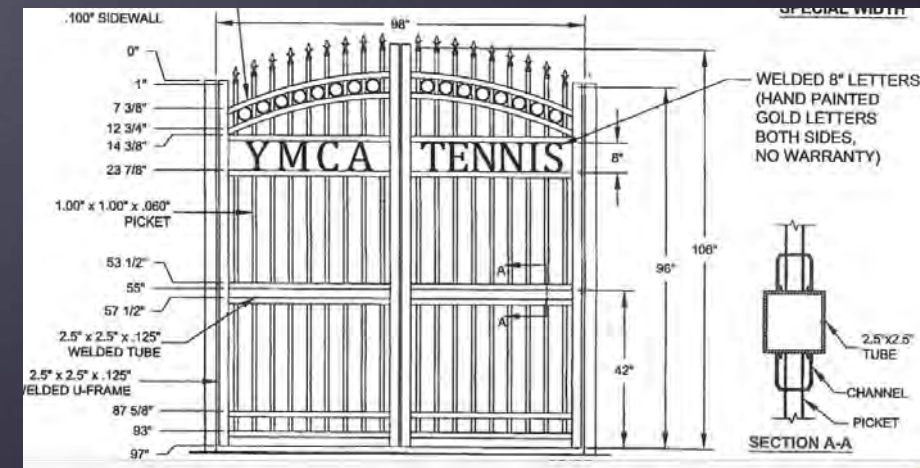

Windscreens for Donors and Sponsors

THE WINDSCREENS ALLOW APPLICATION OF LOGOS WHICH BRINGS PARTNERS AND DONORS WHO NOT ONLY SUSTAIN THE COST OF THE SCREENS BUT THE LOGO SPACE PROVIDES A GREAT DEAL OF REVENUE TO SUPPORT AND SUSTAIN THE FACILITY