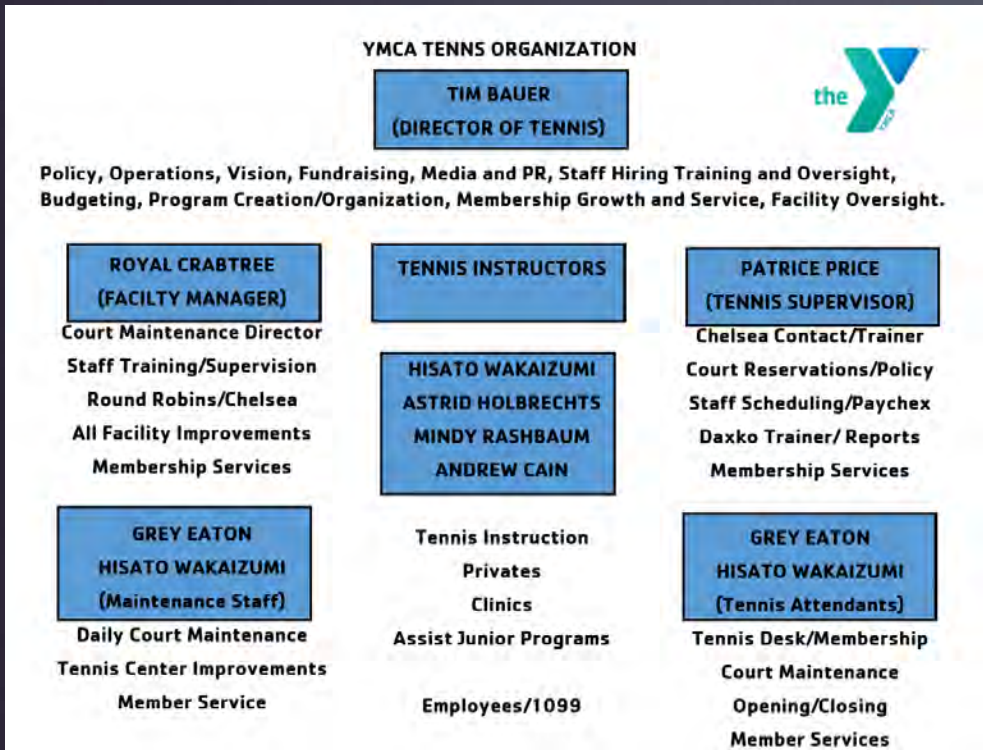

Internal Policy and Procedure Overhaul

THE INTERNAL BUSINESS MODEL, HIRING, COMPENSATION STRUCTURE, TECHNOLOGY, ON-LINE COURT RESERVATIONS, CUSTOMER SERVICE STANDARDS, MEMBER COMMUNICATIONS, TENNIS PROGRAMMING, TEACHING PHILOSOPHY, MARKETING, WEB, SOCIAL MEDIA AND EVENT CAPABILITIES ... ALL CHANGED WITH THE NEW FACILITY AND TEAM.